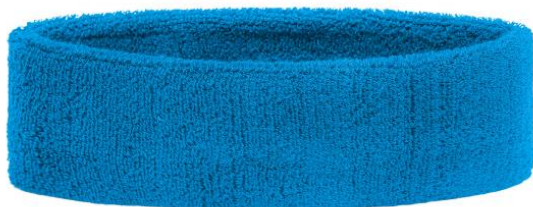

Terry headband for sports and leisure activities

Size: approx. 5.5 cm

Fabric: Outer fabric: 80% cotton, 20% elastane

Country of origin: Volksrepublik China

Customs tariff number: 61178010

Care instructions:

Available colours

| | one size |
|--|----------|
| Weight in g | 28 g |
| VPE (Pcs. per inner packaging / pcs. per outer packaging) | 25/500 |

| Measurements in cm | one size |
|--|----------|
| 1/2 width | 21,00 cm |
| height | 5,50 cm |
| head circumference (for checking width) | 57,00 cm |

Available colours

| | | |
|-------------------|------------------------|--------------------|
| aqua (3015C) | black (blackC) | gold-yellow (109C) |
| green (348C) | light-blue (283C) | light-grey (428C) |
| light-pink (182C) | light-yellow (yellowC) | lime-green (376C) |
| navy (296C) | orange (165C) | pink (226C) |
| red (200C) | royal (280C) | turquoise (312C) |
| white (white) | | |