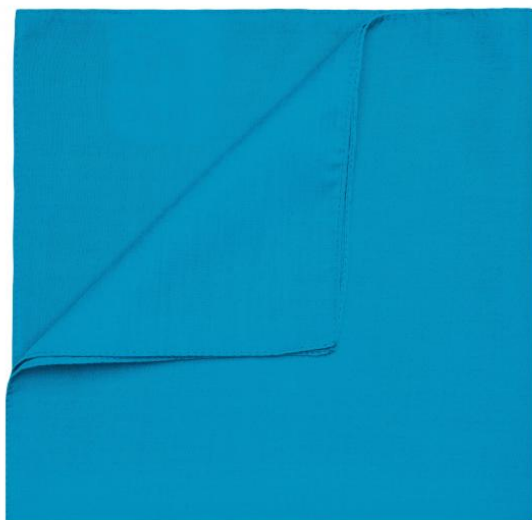

Multi-functional accessory

Size: approx. 50 x 50 cm

Fabric: Outer fabric (85 g/m²): 97% polyester, 3% cotton

Country of origin: Volksrepublik China

Customs tariff number: 62132000

Care instructions:

Available colours

	one size
Weight in g	32 g
VPE (Pcs. per inner packaging / pcs. per outer packaging)	10/500

Measurements in cm	one size
Length	50,00 cm
Width	50,00 cm

Available colours

 black (blackC)	 dark-green (3435C)	 dark-grey (424C)
 gold-yellow (1235C)	 khaki (7536C)	 light-grey (406C)
 lime-green (368C)	 navy (2767C)	 olive (5743C)
 orange (OrangeC)	 petrol (303C)	 pink (214C)
 purple (255C)	 red (186C)	 royal (2746C)
 sun-yellow (116C)	 turquoise (312C)	 white (white)