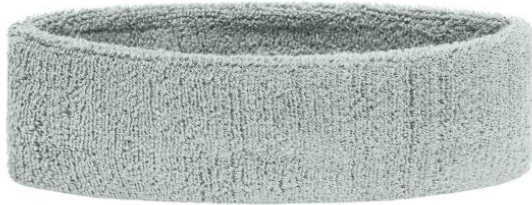

Terry headband for sports and leisure activities

Size: approx. 5.5 cm

Fabric: Outer fabric: 80% cotton, 20% elastane

Country of origin: Volksrepublik China

Customs tariff number: 61178010

Care instructions:

Available colours

	one size
Weight in g	28 g
VPE (Pcs. per inner packaging / pcs. per outer packaging)	25/500

Measurements in cm	one size
1/2 width	21,00 cm
height	5,50 cm
head circumference (for checking width)	57,00 cm

Available colours

 aqua (3015C)	 black (blackC)	 gold-yellow (109C)
 green (348C)	 light-blue (283C)	 light-grey (428C)
 light-pink (182C)	 light-yellow (yellowC)	 lime-green (376C)
 navy (296C)	 orange (165C)	 pink (226C)
 red (200C)	 royal (280C)	 turquoise (312C)
 white (white)		