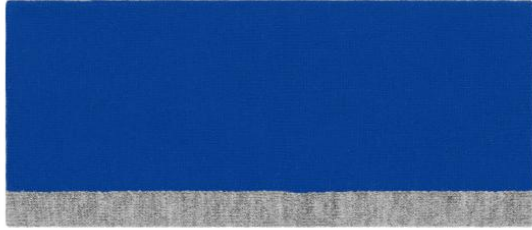

Reversible headband with contrasting border

Pleasant to wear and a perfect fit due to elastane
Can be worn on both sides

Fabric: Outer fabric: 95% polyacrylic, 5% elastane

Country of origin: Volksrepublik China

Customs tariff number: 61178010

Care instructions:

Available colours

	one size
Weight in g	29 g
VPE (Pcs. per inner packaging / pcs. per outer packaging)	12/144

Measurements in cm	one size
1/2 width	26,00 cm
height	11,00 cm
height of contrasting border	1,50 cm

Available colours

 black/grey-heather (blackC, 420C)
 red/grey-heather (187C, 420C)

 grey-melange/grey-heather (423U, 442C)
 royal/grey-heather (7462C, 420C)

 navy/grey-heather (296C, 420C)