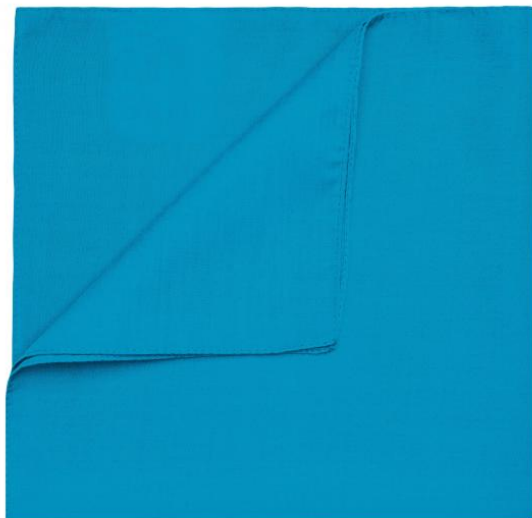

**Accessorio multifunzionale**

Misura: circa 50 x 50 cm

**Materiale:** Tessuto esterno (85 g/m<sup>2</sup>): 97% poliestere, 3% cotone

**Paese di origine:** Volksrepublik China

**Nomenclatura doganale:** 62132000

**Colori disponibili**

black (blackC)  
 gold-yellow (1235C)  
 lime-green (368C)  
 orange (OrangeC)  
 purple (255C)  
 sun-yellow (116C)

dark-green (3435C)  
 khaki (7536C)  
 navy (2767C)  
 petrol (303C)  
 red (186C)  
 turquoise (312C)

dark-grey (424C)  
 light-grey (406C)  
 olive (5743C)  
 pink (214C)  
 royal (2746C)  
 white (white)